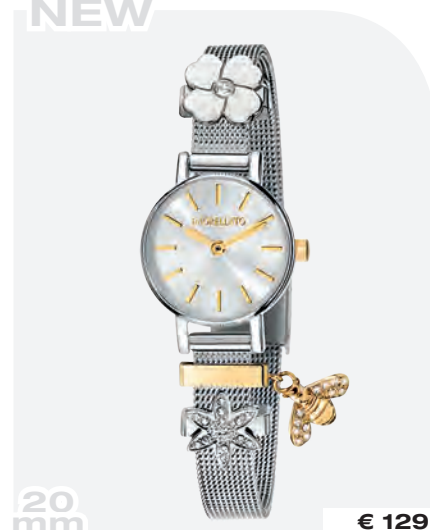

SAV Service après vente

COD:U5070101612 € 29

NEW

20 mm

€ 139

**R0153122575**

2 SFERE 2 HANDS  
 MOVIMENTO Y120 MOVEMENT Y120  
 CASSA IN ACCIAIO STAINLESS STEEL CASE  
 BRACCIALE IN MAGLIA AND MESH BAND  
 MILANESE ROSE GOLD PVD  
 PVD ORO ROSA 2 CHARMS  
 2 CHARMS

SAV Service après vente

COD:U5070101610 € 29

NEW

20 mm

€ 129

**R0153122576**

2 SFERE 2 HANDS  
 MOVIMENTO Y120 MOVEMENT Y120  
 CASSA IN ACCIAIO STAINLESS STEEL CASE  
 BRACCIALE IN MAGLIA AND MESH BAND  
 MILANESE YELLOW GOLD PVD  
 DETTAGLI PVD ORO DETAILS  
 GIALLO 3 CHARMS  
 3 CHARMS