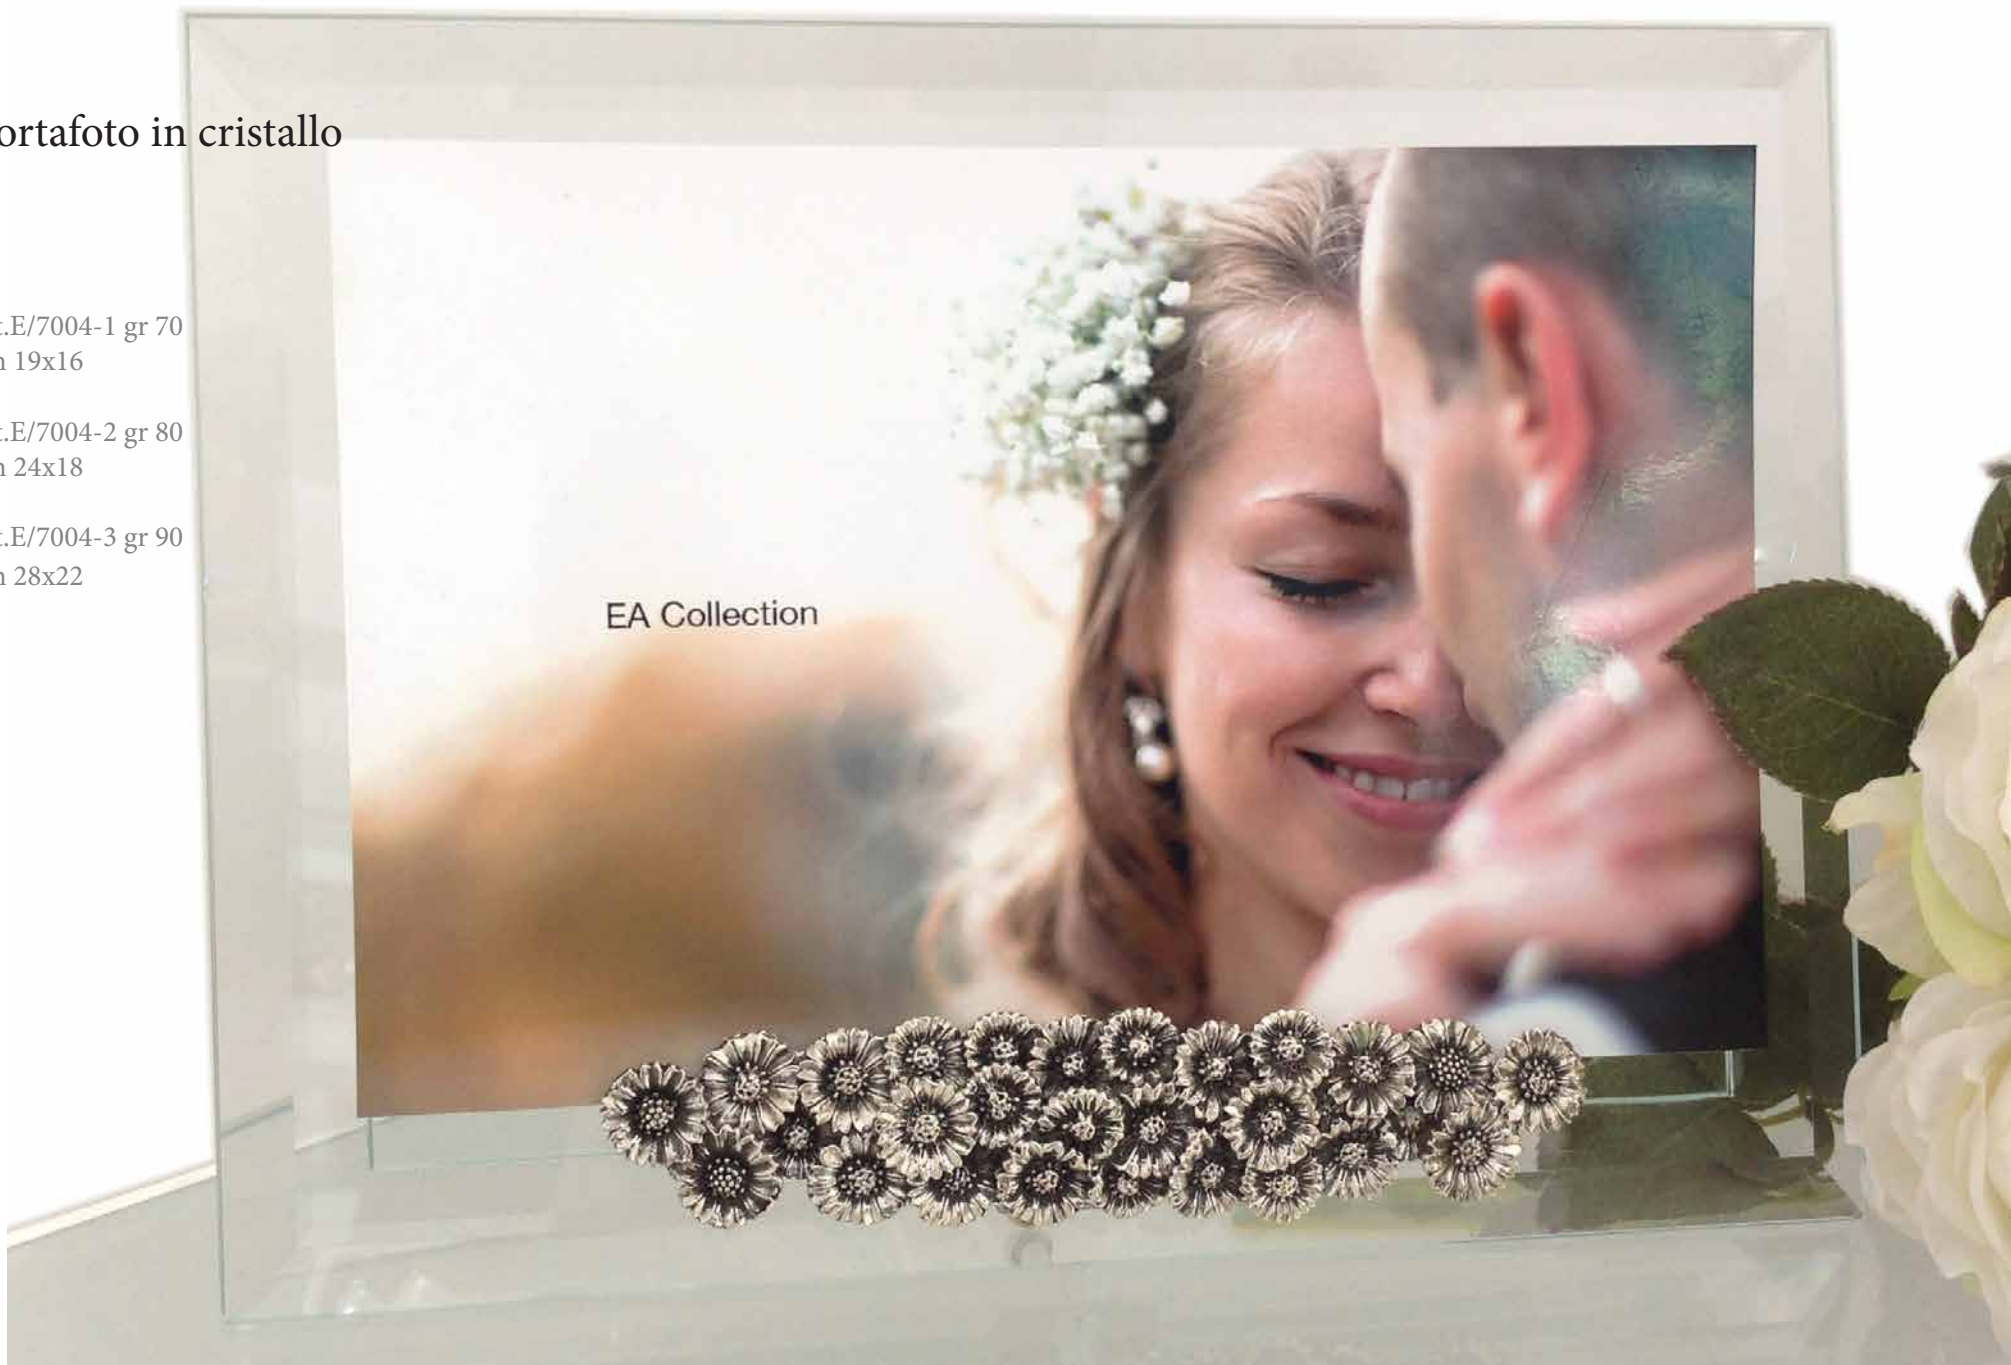

Portafoto in cristallo

art.E/7004-1 gr 70
cm 19x16

art.E/7004-2 gr 80
cm 24x18

art.E/7004-3 gr 90
cm 28x22

EA Collection