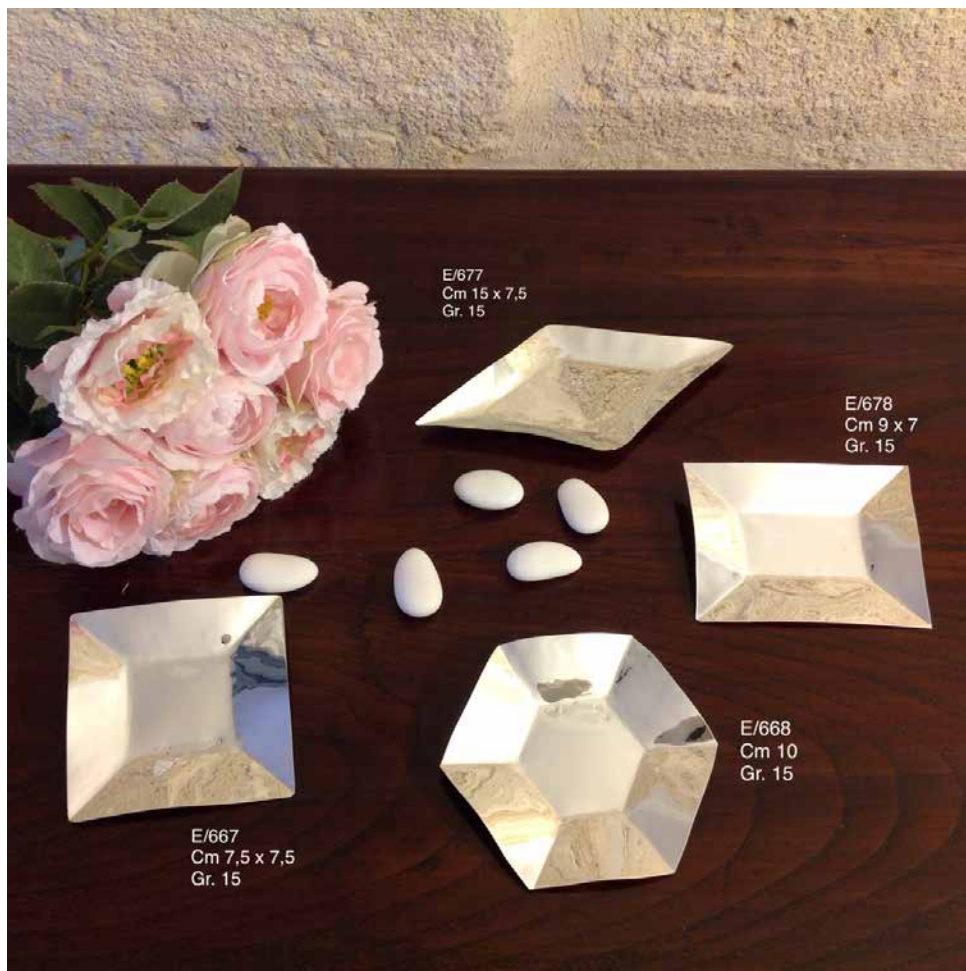

Bomboniere